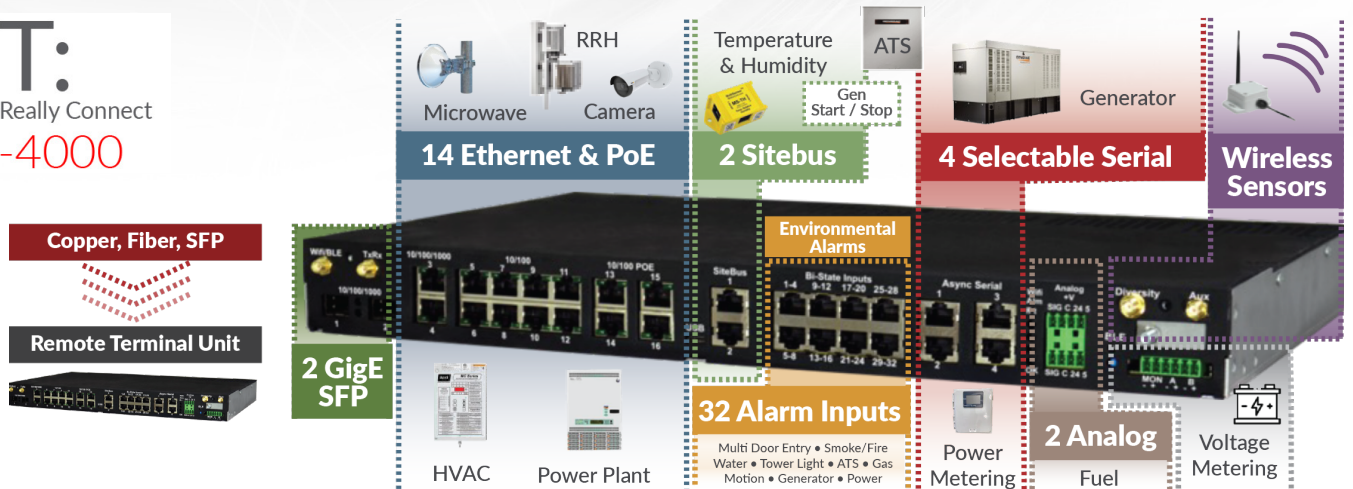

Scan to Learn More
About Westell's
Remote Monitoring
Solutions

We specialize in industrial IoT monitoring that delivers intelligence at the edge.

Manage edge devices (new or legacy) and monitor key performance indicators at your site via sensors for both wired and wireless applications.

IOT:
How You Really Connect
RMX-4000

Hardware to fit your form factor and budget:

Feature	RMX-4200	DMX-1600	RMC-700	RMM-310	RMM-400
SFP	2 (fiber or copper)	0	0	0	0
Ethernet	14 (2GE)	2 (GE)	2	2	2 (GE)
POE Support	4	1 (in), 1 (out)	0	0	0
Serial (async)	4	3	2	0	0
Console	USB or local access via Ethernet	BLE or local access via Ethernet	Local access via Ethernet	BLE or local access via Ethernet	local access via Ethernet
Discrete Inputs	32	8	12	40	128
Analog Inputs	2	External Expansion	1	0	0
Control Outputs	External Expansion (A90-SBRELAY2)	External Expansion	1	0	0
SiteBus	2	1	1	1	1
Built In Sensors	Power Input A & B plus Aux. Battery 0-60V; RMX-4300 includes 900MHz wireless sensor support	Power Input A & B	Power Input A & B	-	-
5 VDC Output	1	-	-	-	-
24 VDC Output	1	-	-	-	-
Voltage	20-60 VDC	20-60 VDC	20-60 VDC	20-60 VDC	20-60 VDC
Expansion	RMB, RME, RMM-3XX, RMM-400	RMB, RMM-3XX, RMM-400	Through Sitebus	RMX, RMC, DMX	RMX, RMC, DMX
Power Input	Dual A/B +/-20-60VDC	Dual A/B +/-20-60VDC	Dual A/B +/-20-60VDC	Dual A/B +/-20-60VDC	Dual A/B +/-20-60VDC
Localized User Interface	SSH, SFTP & HTTPS	SSH, SFTP & HTTPS	SSH, SFTP & HTTPS	HTTPS	HTTPS
SNMP Manageable	Yes	Yes	Yes	Yes	Yes
WAN Options	LTE Wireless, Ethernet, Fiber SFP	LTE/5G Wireless, Ethernet	LTE Wireless, Ethernet	Ethernet	Ethernet
Dimensions, (H, W, D)	1.75" x 16.86" x 10"	1.73" x 17" x 5.33"	5.6" x 9.95" x 0.92"	1.73" x 17" x 1.2"	4.6" x 8" x 5.5"
Mounting	19", 21" or 23" Rack	DIN, Rack, Wall, NEMA Enclosure	DIN, Rack, Wall, NEMA Enclosure	19", 21", or 23" Rack	Rack, MDF
Internal Clock	Yes	Yes	Yes	Yes	No